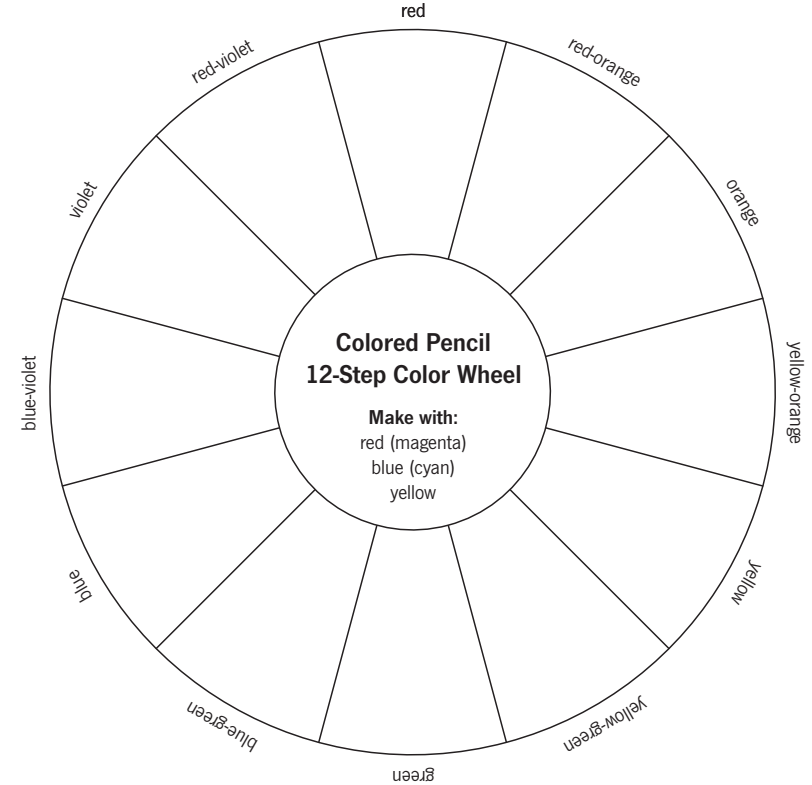

## Prismacolor Colored Pencils

red (dry)

blue (dry)

yellow (dry)

red 3D sphere

red (wet)

blue (wet)

yellow (wet)

blue 3D sphere

gradient - red to yellow (wet)

gradient - blue to yellow (wet)

gradient - dk red to red (wet)

yellow 3D sphere

3D cylinder

- orange base color
- light orange highlights
- dark orange shadows

3D cylinder

- green base color
- light green highlights
- dark green shadows

3D cylinder

- gray base color
- light gray highlights
- black shadows